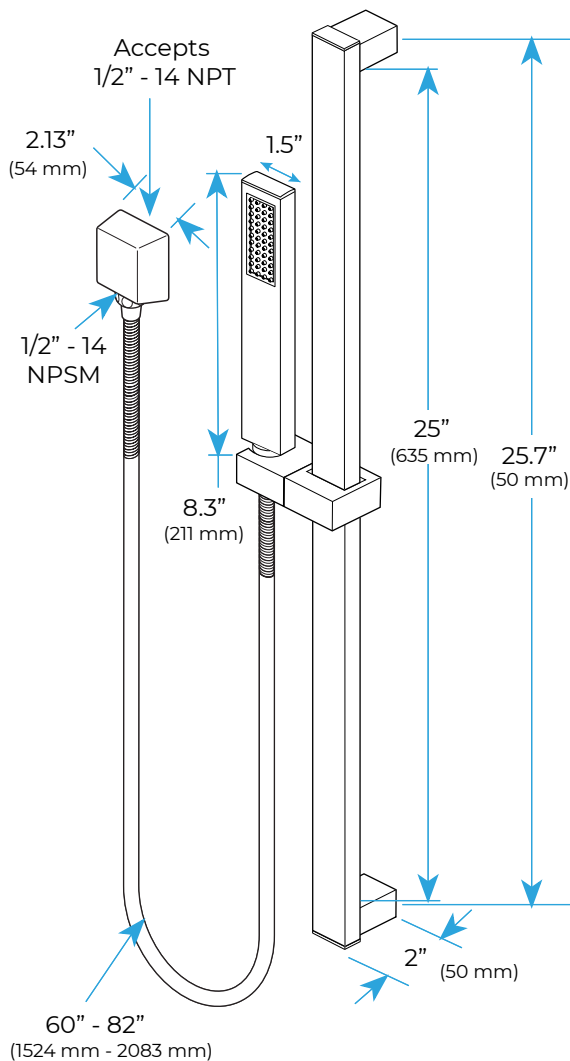

ANDRIA REMOTE CONTROLLED GOLD THERMOSTATIC LED MUSICAL RAINFALL SHOWER SYSTEM WITH HAND SHOWER SPECIFICATIONS

- Shower Panel /Hose Material: 304 Stainless Steel
- Shower Head Size: 900*300 mm
- Shower Mixer Material: Brass
- Concealed Mixer Size: 465*130 mm
- Showerheads Install: Embedded Ceiling Mounted
- Concealed Mixer Install: Wall-Mounted
- LED Shower Head Functions: Rainfall, Waterfall, Water Column
- Water Pressure: 0.3 MPA
- Water Flow: 16L/min~28L/min
- Hand Shower/ Shower holder Material: Brass
- Shower Accessories Material: Brass
- LED Light: Need to Connect Power
- LED Light Color: 64 Color
- Shower Hose Length: 1.5M
- AC: 100-265V 50/60Hz

Product shown is only for installation display purpose

All dimensions and specifications are nominal and may vary. Use actual products for accuracy in critical situations.

Shower Mixer

All functions can be used at the same time.

Spin button change water flow size.

Thread have G 1/2" and NPT 1/2"

38°C
Thermostatic Control

Main body
Brass casting body

Embedded Depth: 60mm

Brushed gold

Hand Shower

Flow Rate: 2.0 GPM / 7.6 LPM

Shower Mixer Connections