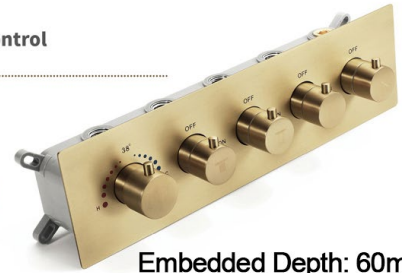

ANDRIA REMOTE CONTROLLED GOLD THERMOSTATIC LED MUSICAL RAINFALL SHOWER SYSTEM WITH HAND SHOWER SPECIFICATIONS

- Shower Panel /Hose Material: 304 Stainless Steel
- Shower Head Size: 900*300 mm
- Shower Mixer Material: Brass
- Concealed Mixer Size: 465*130 mm
- Showerheads Install: Embedded Ceiling Mounted
- Concealed Mixer Install: Wall-Mounted
- LED Shower Head Functions: Rainfall, Waterfall, Water Column
- Water Pressure: 0.3 MPA
- Water Flow: 16L/min~28L/min
- Hand Shower/ Shower holder Material: Brass
- Shower Accessories Material: Brass
- LED Light: Need to Connect Power
- LED Light Color: 64 Color
- Shower Hose Length: 1.5M
- AC: 100-265V 50/60Hz

Spin button change water flow size.

Thread have G 1/2" and NPT 1/2"

38°C
Thermostatic Control

Main body
Brass casting body

Embedded Depth: 60mm

Brushed gold

Hand Shower

Flow Rate: 2.0 GPM / 7.6 LPM