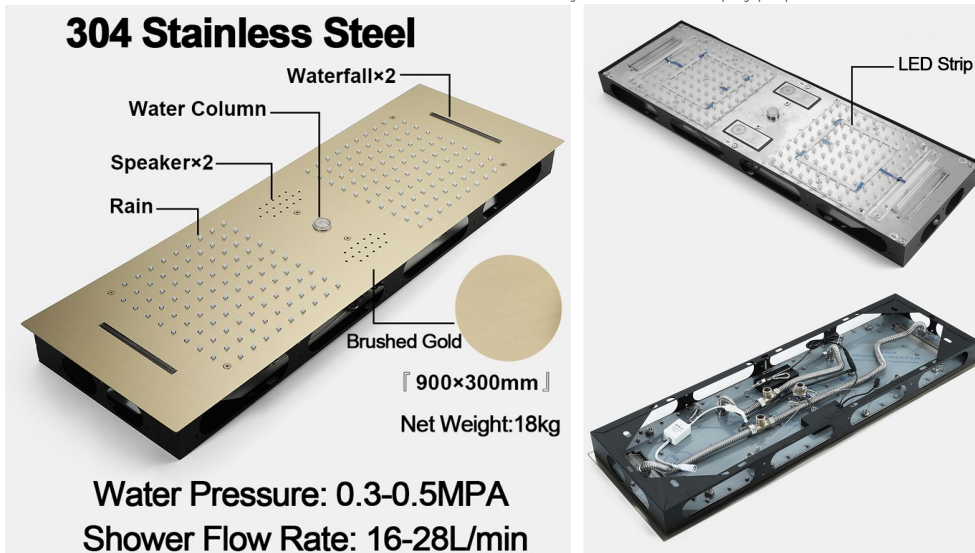

ANDRIA REMOTE CONTROLLED GOLD THERMOSTATIC LED MUSICAL RAINFALL SHOWER SYSTEM WITH HAND SHOWER SPECIFICATIONS

- Shower Panel /Hose Material: 304 Stainless Steel
- Shower Head Size: 900*300 mm
- Shower Mixer Material: Brass
- Concealed Mixer Size: 465*130 mm
- Showerheads Install: Embedded Ceiling Mounted
- Concealed Mixer Install: Wall-Mounted
- LED Shower Head Functions: Rainfall, Waterfall, Water Column
- Water Pressure: 0.3 MPA
- Water Flow: 16L/min~28L/min
- Hand Shower/ Shower holder Material: Brass
- Shower Accessories Material: Brass
- LED Light: Need to Connect Power
- LED Light Color: 64 Color
- Shower Hose Length: 1.5M
- AC: 100-265V 50/60Hz

Product shown is only for installation display purpose

All dimensions and specifications are nominal and may vary. Use actual products for accuracy in critical situations.

Shower Mixer

All functions can be used at the same time.

Spin button change water flow size.

Thread have G 1/2" and NPT 1/2"

38°C
Thermostatic Control

Main body
Brass casting body

Embedded Depth: 60mm

Brushed gold

Hand Shower

Flow Rate: 2.0 GPM / 7.6 LPM