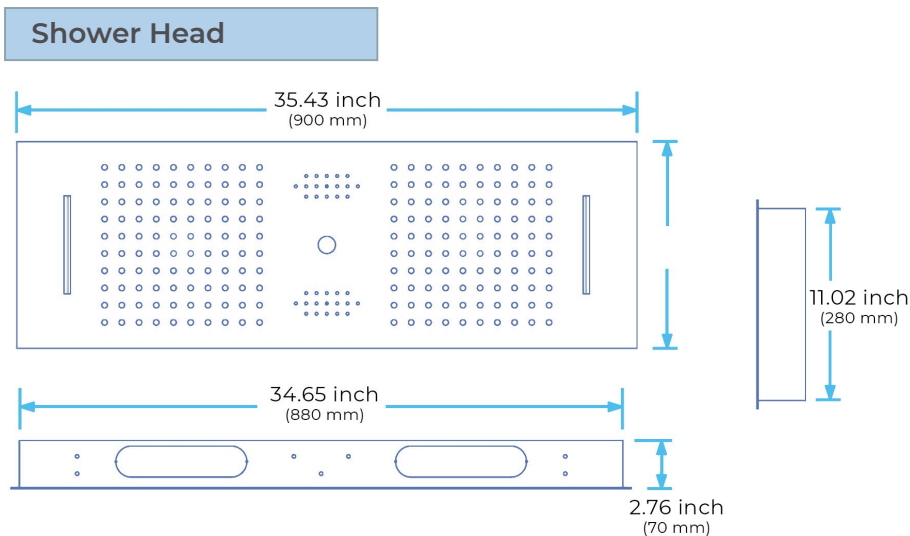

ANDRIA REMOTE CONTROLLED GOLD THERMOSTATIC LED MUSICAL RAINFALL SHOWER SYSTEM WITH HAND SHOWER SPECIFICATIONS

- Shower Panel /Hose Material: 304 Stainless Steel
- Shower Head Size: 900*300 mm
- Shower Mixer Material: Brass
- Concealed Mixer Size: 465*130 mm
- Showerheads Install: Embedded Ceiling Mounted
- Concealed Mixer Install: Wall-Mounted
- LED Shower Head Functions: Rainfall, Waterfall, Water Column
- Water Pressure: 0.3 MPA
- Water Flow: 16L/min~28L/min
- Hand Shower/ Shower holder Material: Brass
- Shower Accessories Material: Brass
- LED Light: Need to Connect Power
- LED Light Color: 64 Color
- Shower Hose Length: 1.5M
- AC: 100-265V 50/60Hz

Product shown is only for installation display purpose

All dimensions and specifications are nominal and may vary. Use actual products for accuracy in critical situations.

Shower Mixer

All functions can be used at the same time.

Spin button change water flow size.

Thread have G 1/2" and NPT 1/2"

38°C
Thermostatic Control

Main body
Brass casting body

Embedded Depth: 60mm

Brushed gold

Hand Shower

Flow Rate: 2.0 GPM / 7.6 LPM