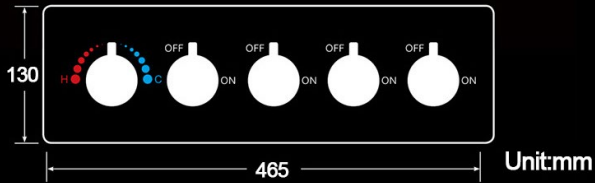

ANDRIA REMOTE CONTROLLED GOLD THERMOSTATIC LED MUSICAL RAINFALL SHOWER SYSTEM WITH HAND SHOWER SPECIFICATIONS

- Shower Panel /Hose Material: 304 Stainless Steel
- Shower Head Size: 900*300 mm
- Shower Mixer Material: Brass
- Concealed Mixer Size: 465*130 mm
- Showerheads Install: Embedded Ceiling Mounted
- Concealed Mixer Install: Wall-Mounted
- LED Shower Head Functions: Rainfall, Waterfall, Water Column
- Water Pressure: 0.3 MPA
- Water Flow: 16L/min~28L/min
- Hand Shower/ Shower holder Material: Brass
- Shower Accessories Material: Brass
- LED Light: Need to Connect Power
- LED Light Color: 64 Color
- Shower Hose Length: 1.5M
- AC: 100-265V 50/60Hz

Product shown is only for installation display purpose

All dimensions and specifications are nominal and may vary. Use actual products for accuracy in critical situations.

Shower Mixer

All functions can be used at the same time.

Spin button change water flow size.

Thread have G 1/2" and NPT 1/2"

38°C
Thermostatic Control

Main body
Brass casting body

Embedded Depth: 60mm

Brushed gold

Hand Shower

Flow Rate: 2.0 GPM / 7.6 LPM