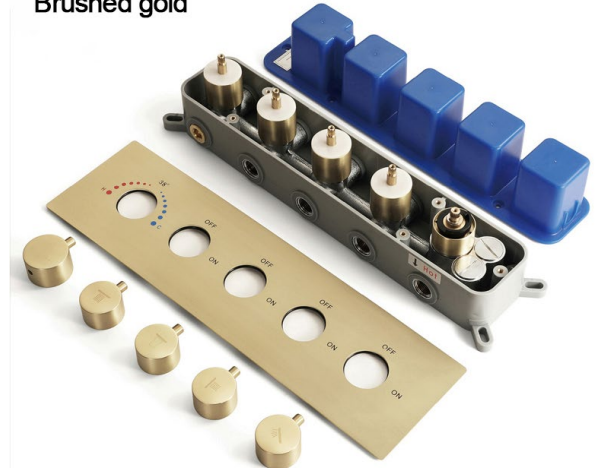

ANDRIA REMOTE CONTROLLED GOLD THERMOSTATIC LED MUSICAL RAINFALL SHOWER SYSTEM WITH HAND SHOWER SPECIFICATIONS

- Shower Panel /Hose Material: 304 Stainless Steel
- Shower Head Size: 900*300 mm
- Shower Mixer Material: Brass
- Concealed Mixer Size: 465*130 mm
- Showerheads Install: Embedded Ceiling Mounted
- Concealed Mixer Install: Wall-Mounted
- LED Shower Head Functions: Rainfall, Waterfall, Water Column
- Water Pressure: 0.3 MPA
- Water Flow: 16L/min~28L/min
- Hand Shower/ Shower holder Material: Brass
- Shower Accessories Material: Brass
- LED Light: Need to Connect Power
- LED Light Color: 64 Color
- Shower Hose Length: 1.5M
- AC: 100-265V 50/60Hz

Spin button change water flow size.

Thread have G 1/2" and NPT 1/2"

38°C
Thermostatic Control

Main body
Brass casting body

Embedded Depth: 60mm

Brushed gold

Hand Shower

Flow Rate: 2.0 GPM / 7.6 LPM